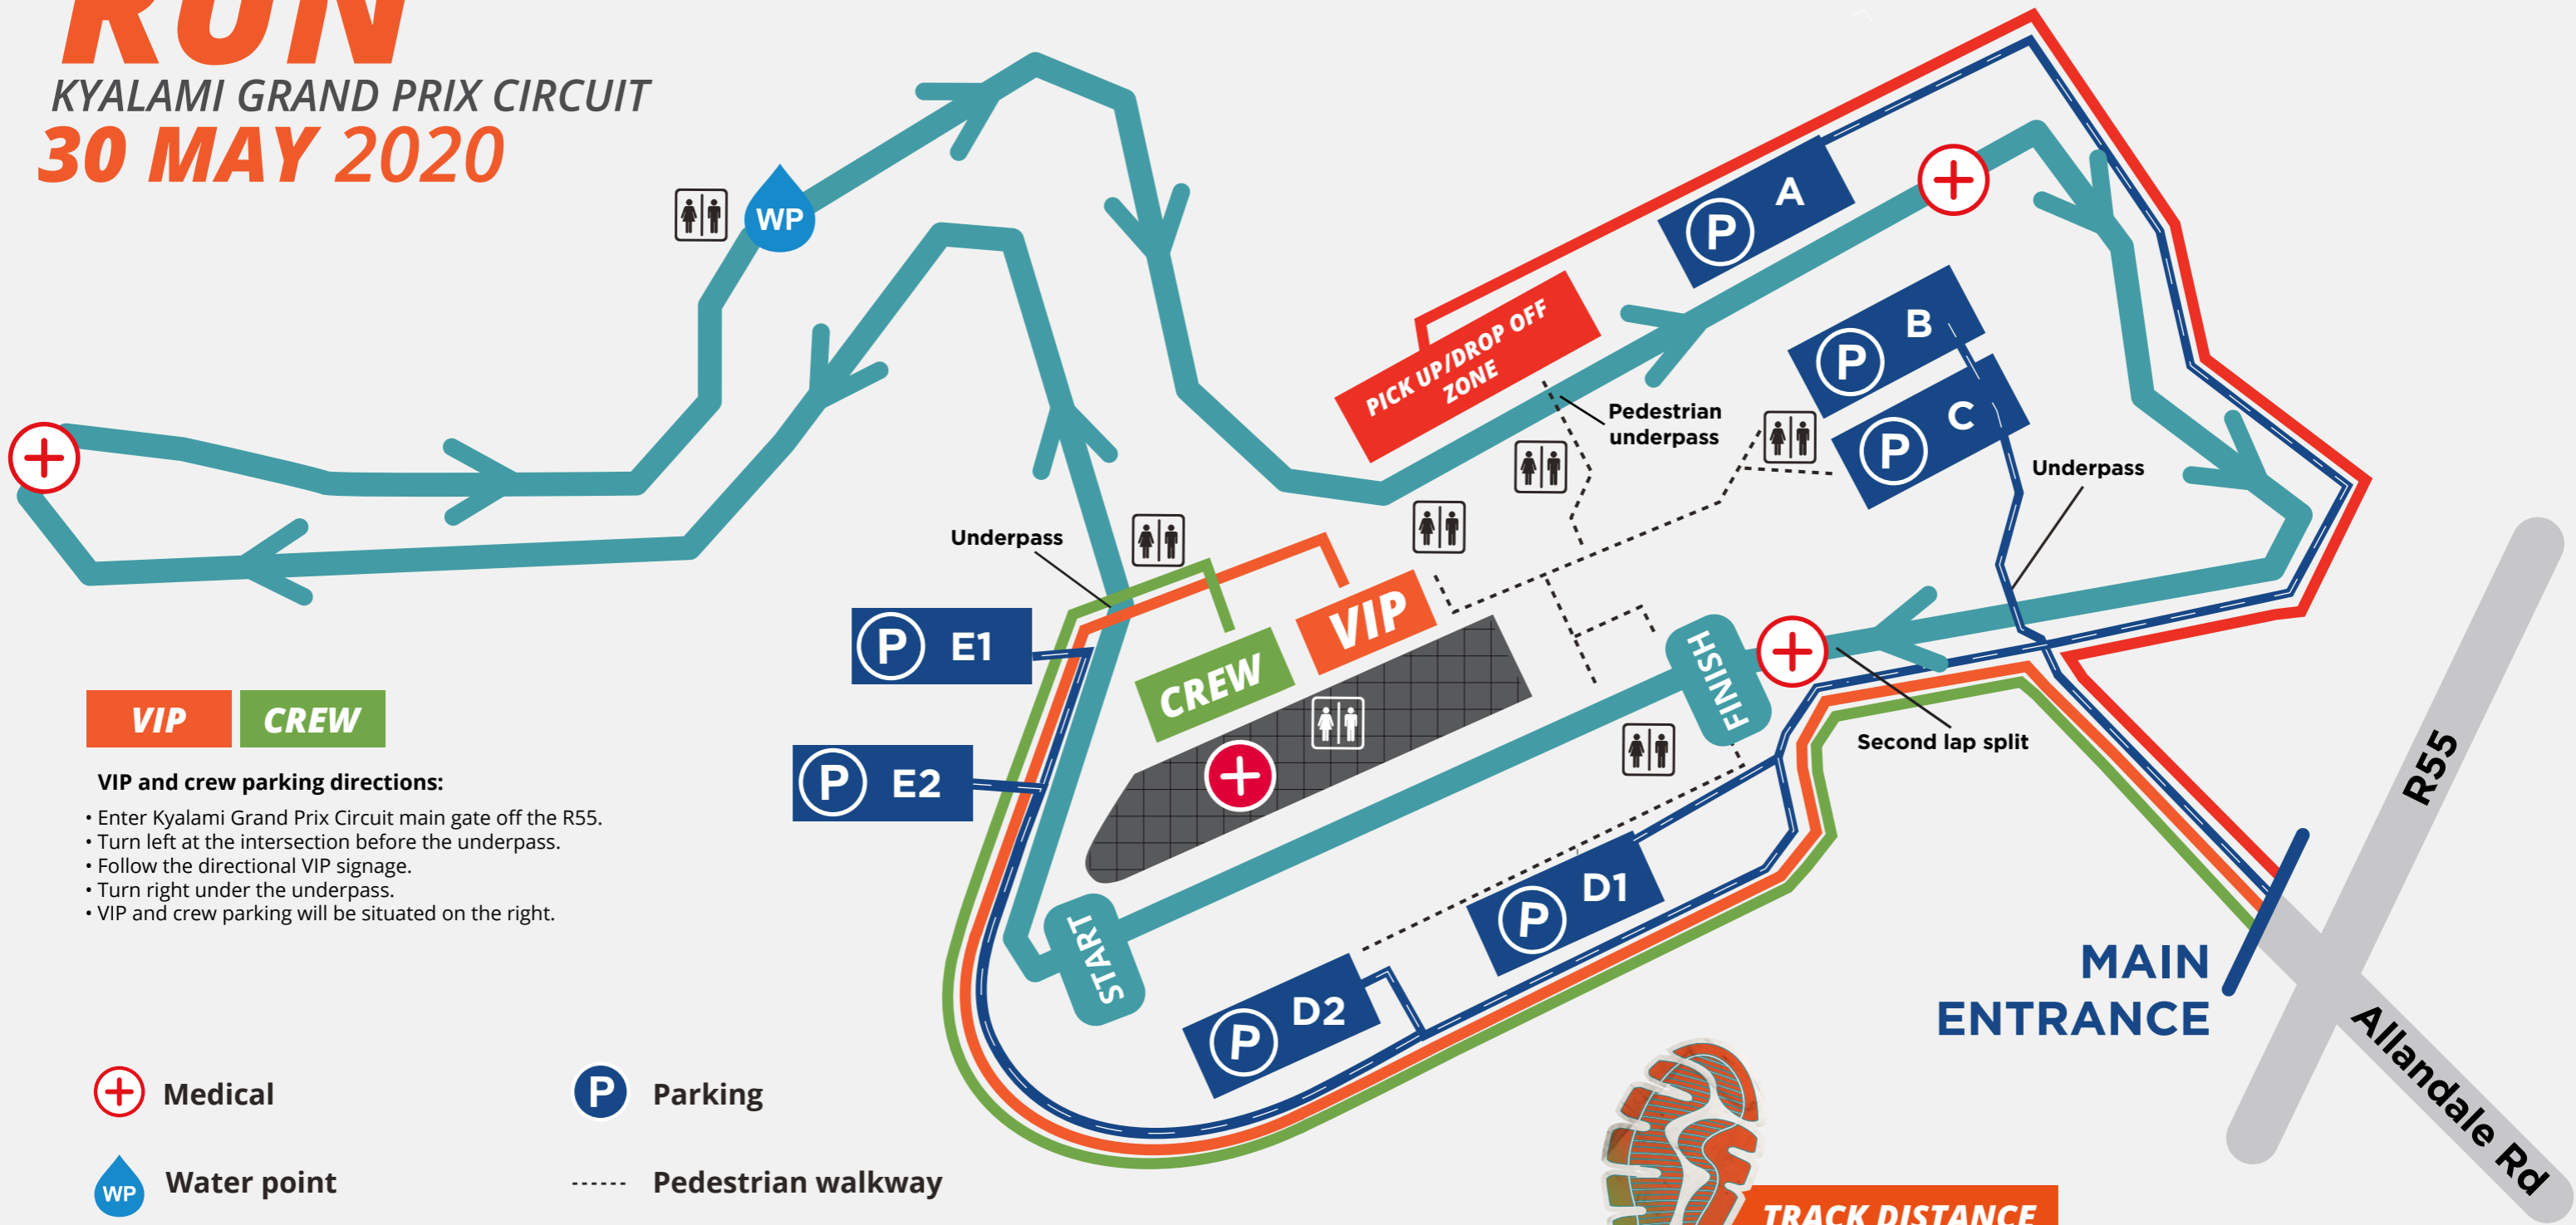

DISCOVERY / 947 RHYTHM RUN

KYALAMI GRAND PRIX CIRCUIT
30 MAY 2020

VIP **CREW**

VIP and crew parking directions:

- Enter Kyalami Grand Prix Circuit main gate off the R55.
- Turn left at the intersection before the underpass.
- Follow the directional VIP signage.
- Turn right under the underpass.
- VIP and crew parking will be situated on the right.

+ Medical

WP Water point

● Pick up/Drop off zone

♂ ♀ Bathrooms

P Parking

--- Pedestrian walkway

- After party
- Bag drop off
- Freshen-up area
- Food village

TRACK DISTANCE

1 LAP = 4.7KM

2 LAPS = 9KM